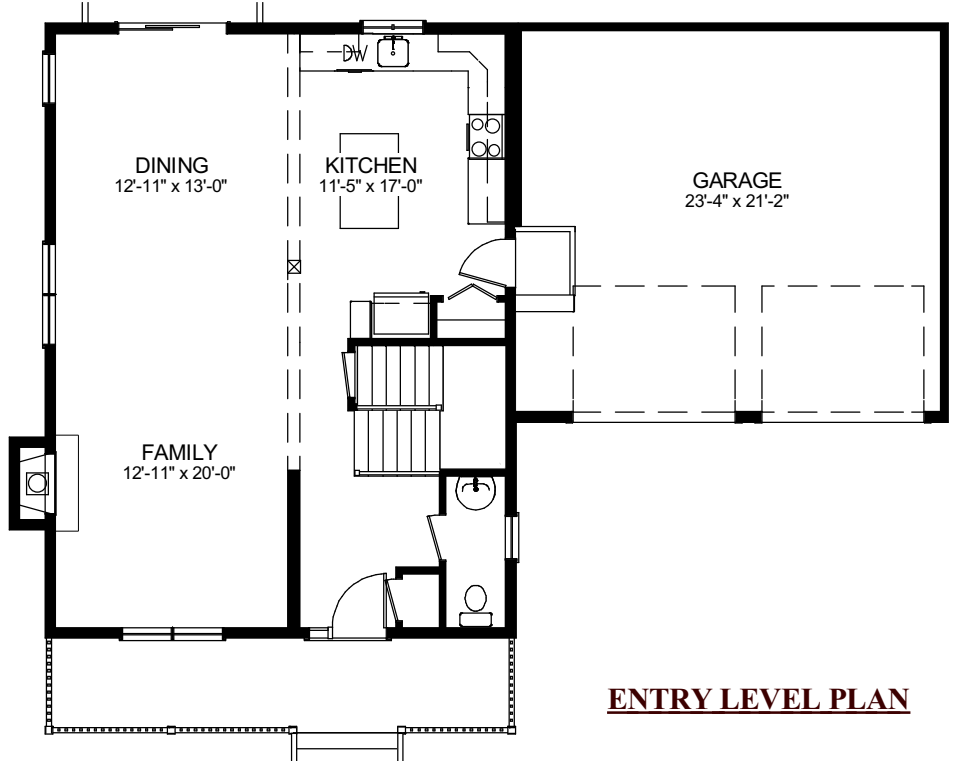

FARMHOUSE III

Upper Floor 1419 S.F.
Main Floor 894 S.F.

Total Area 2313 S.F.

UPPER LEVEL PLAN

ENTRY LEVEL PLAN