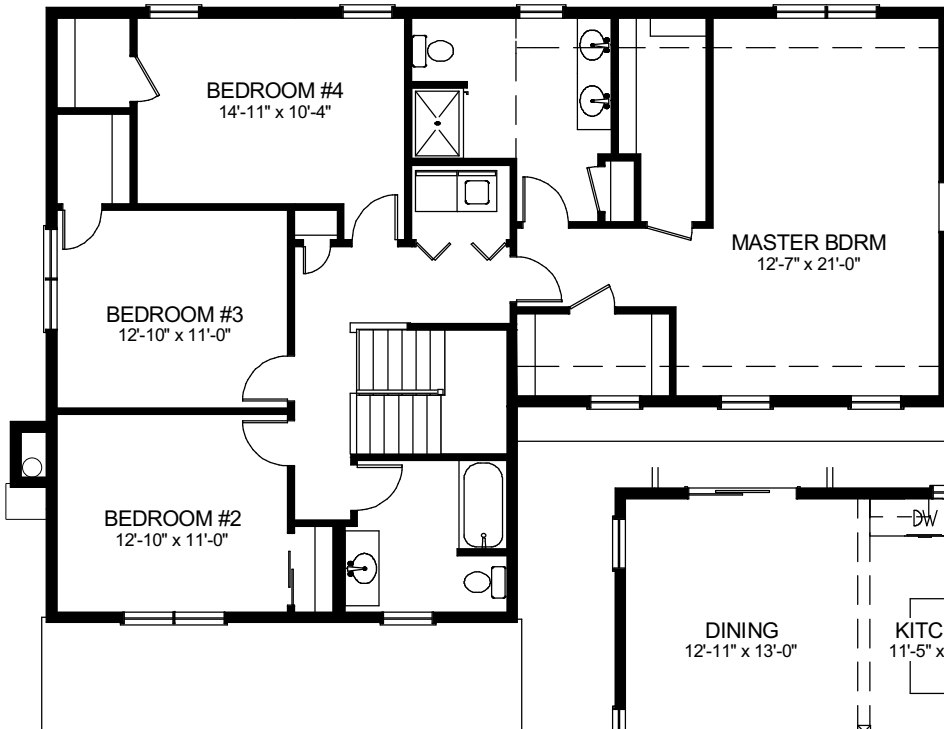

FARMHOUSE III

Upper Floor 1419 S.F.
Main Floor 894 S.F.

Total Area 2313 S.F.

UPPER LEVEL PLAN

ENTRY LEVEL PLAN