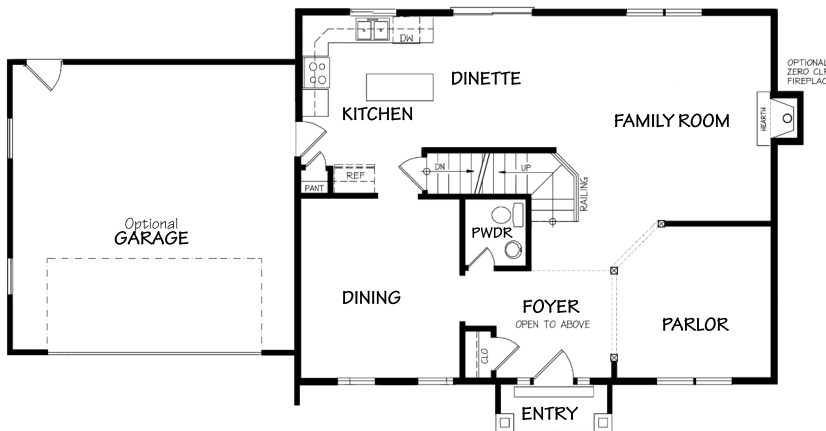

The Bedford-I

The Bedford features a dramatic covered entry with an impressive arch accented by a palladium window. Two-story foyer with views from second floor turned staircase. Eye catching gables and many different roof lines add to the architectural richness. Standard 9' ceilings and a separate washer/dryer room are just a few of the many special interior features of this home.