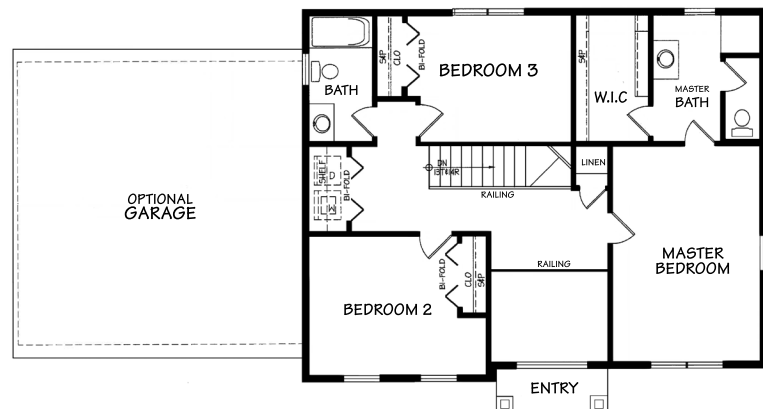

The Bedford-I

The Bedford features a dramatic covered entry with an impressive arch accented by a palladium window. Two-story foyer with views from second floor turned staircase. Eye catching gables and many different roof lines add to the architectural richness. Standard 9' ceilings and a separate washer/dryer room are just a few of the many special interior features of this home.